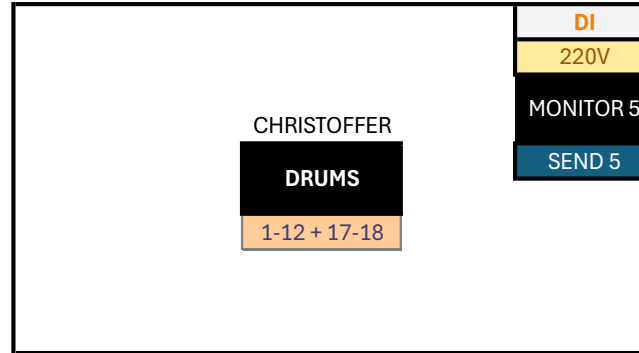

MONITOR SEND 1:

- GTR 1
- GTR 2
- BD + TRIGGER SIGNAL
- BACKTRACKS
- GTR VOX

MONITOR SEND 2:

- BASS
- GTR 2
- GTR 1
- BASS VOXX
- LEAD VOX
- BACKTRACKS
- BD + TRIGGER SIGNAL

MONITOR SEND 3:

- GTR 1
- GTR 2
- LEAD VOX
- BACKTRACKS

MONITOR SEND 4:

- GTR 2
- GTR 1
- BD + TRIGGER SIGNAL
- BASS
- LEAD VOX
- GTR 2 VOX
- BACKTRACKS

MONITOR SEND 5:

- GTR 1
- GTR 2
- LEAD VOX

INPUT NUMBER

220V

GTR RIGHT
15

220V

BASS
13+14

220V

GTR LEFT
16

LEAD VOX

STEFAN
20

KASPER
22

LARS
19

KRISTIAN
21

220V
MONITOR 1
SEND 1

MONITOR 2
SEND 2

MONITOR 3
SEND 3

220V
MONITOR 4
SEND 4

MANTICORA STAGEPLOT