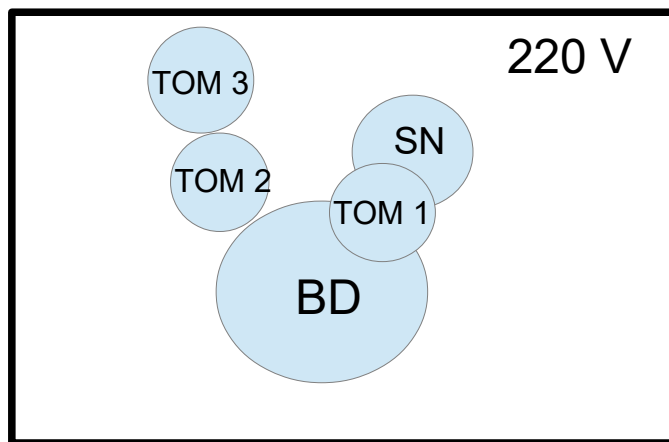

ASIMMY

Stage Map

BACK DROP 4x6m

220 V

Cymbals:

- Hi-hat
- Crashx2(18",20")
- Ride 20"
- China 18"
- Splash 10"

Drums:

- BD 22"
- SN 14"
- Tom 1 12"
- Tom 2 (Floor 14")
- Tom 3 (Floor 16")

RACK
Inputs:
1-16 to
splitter
and you get
Outputs in
our
splitter
from 2,4m
xlr
multicore.

220 V

GTR L.
VOX L.

Lead voc. (scream)

220 V

BASS
VOX C.

Lead voc. (clean)

220 V

GTR R.
VOX R.

Back-up voc. (clean)