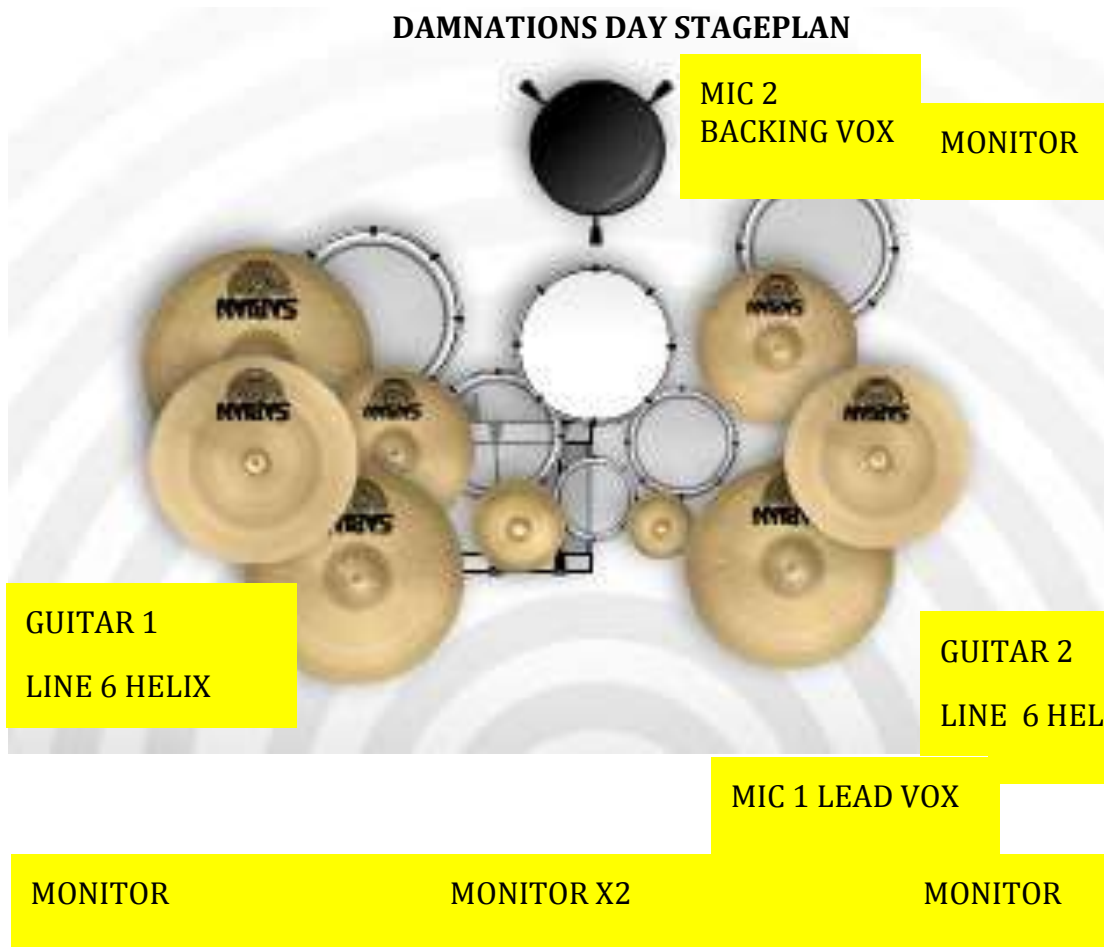

DAMNATIONS DAY STAGEPLAN

DRUMS

8 inch Tom
 10 inch Tom
 12 inch Tom
 14 inch Floor Tom
 16 inch Floor Tom00
 14 inch Snare Drum
 22 inch Bass Drum

CYMBALS

14 and 13 inch Hi-Hats x 2
 18 inch Crash
 19 inch Crash
 20 inch Ride
 16 inch China
 18 inch China

1X LEAD VOX

1X BACKING VOX

1X BASS (1X DI)

2X GUITAR