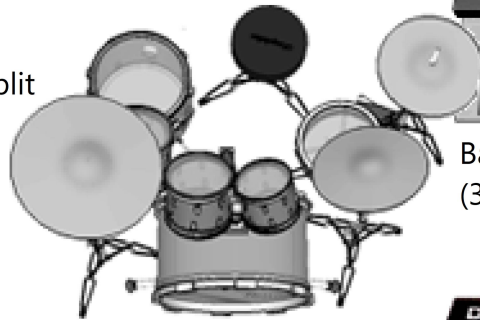

Guitar amp direct, stereo

(2x XLR)

IEM rack mixer with active 2-way split

Backing track player
(3x jack to DI)

Bass DI pedal
(XLR)

STEREO DI STEREO DI

Ac. DI

Guitar amp - floorboard
(2x XLR)